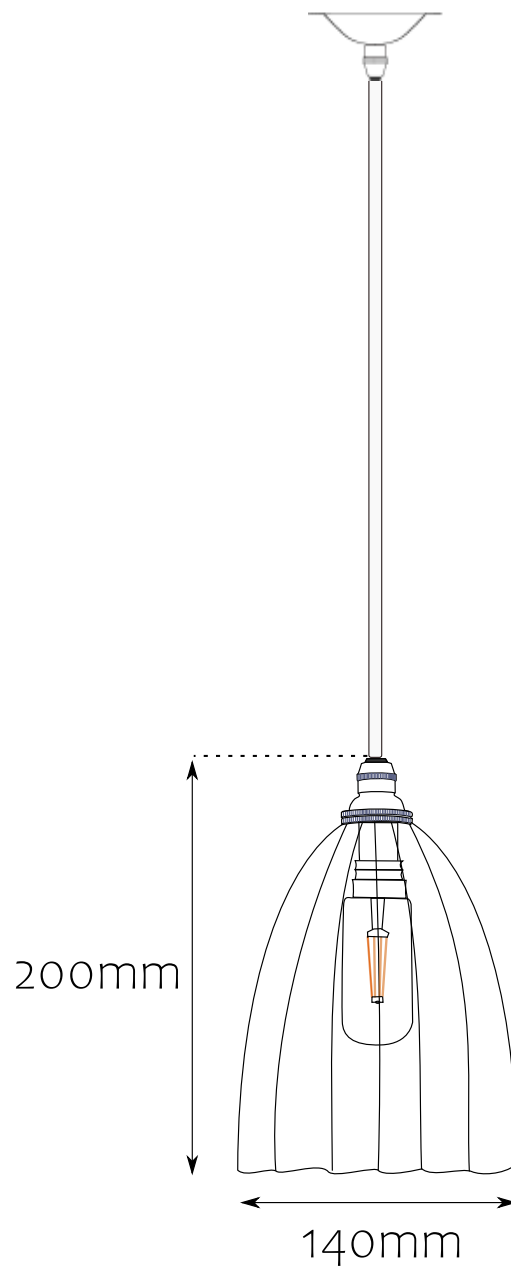

# LONG RIBBED BEANIE

x1

## Options

Colour Choice >>> Choose from a range of Transparent Colours

Ceiling Rose >>> In a range of different sizes and finishes

Fabric Cable >>> Selection of Colours in Twisted or Round 3 Core Fabric Cable

BC22 Lamp Holders with Cord Grips >>> Nickel or Bronze

**To view Options visit our Options Page**

[www.glassgallery.co.uk](http://www.glassgallery.co.uk)