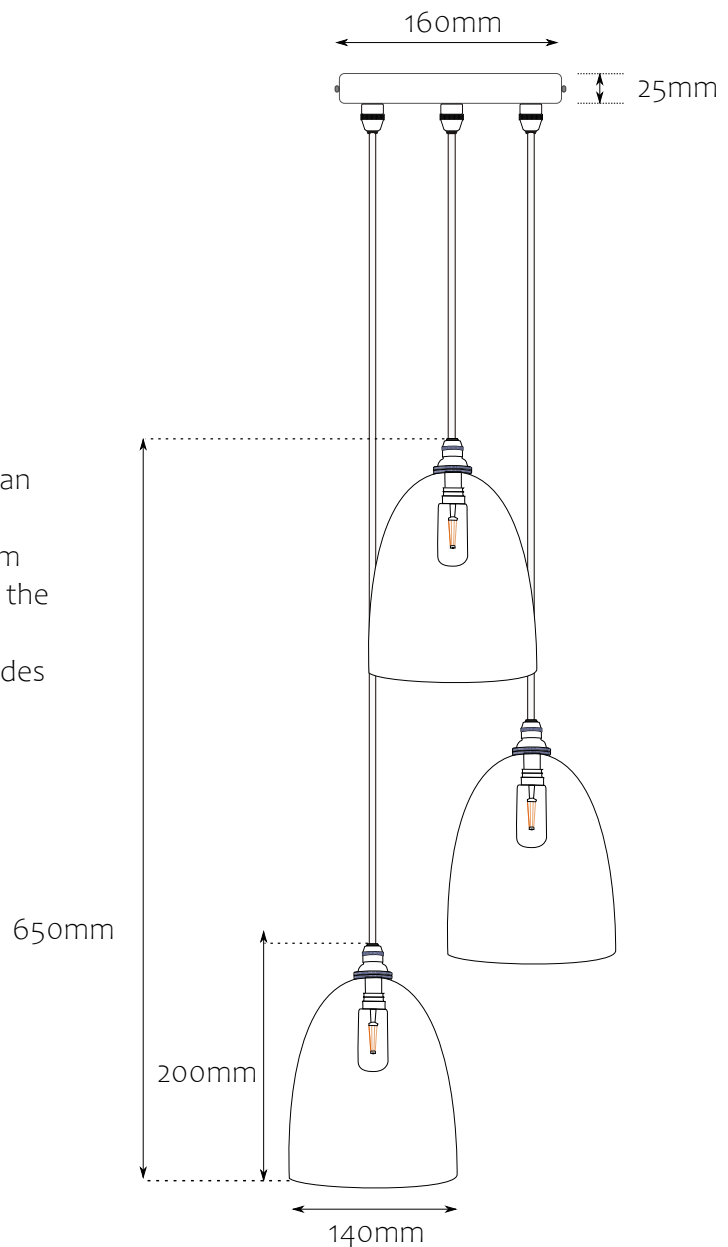

LONG DOME

MULTIPLE DROP

X3

The length of the pendant drops can be altered to suit. However the minimum height of the cluster (from the bottom of the lowest shade to the top of the highest shade) is approximately 650 mm to avoid shades touching each other.

Options

Colour Choice >>> Choose from a range of Transparent or Stipple Colours

Ceiling Rose >>> 160mm Satin Black or Brushed Steel or 200mm Bronze or Anthracite

Fabric Cable >>> Choice of Colours in Twisted or Round 3 Core Fabric Cable