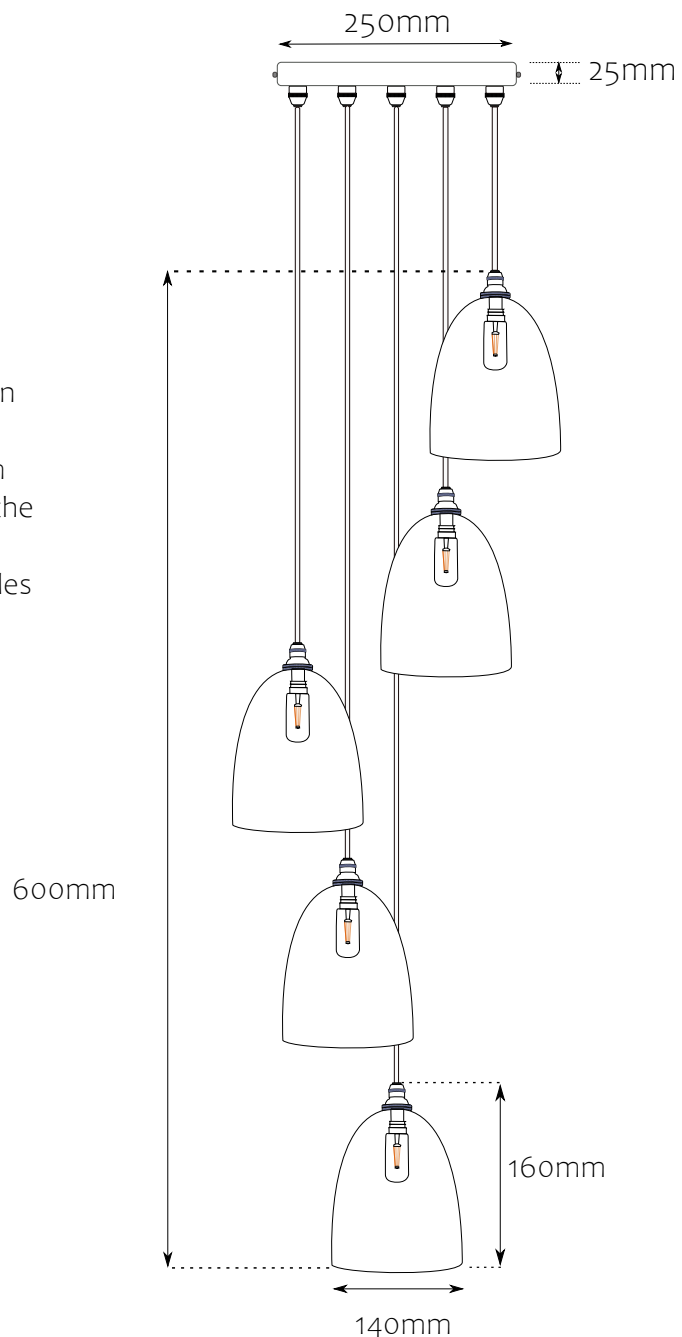

# LONG DOME

MULTIPLE DROP

X5

The length of the pendant drops can be altered to suit. However the minimum height of the cluster (from the bottom of the lowest shade to the top of the highest shade) is approximately 600 mm to avoid shades touching each other.

## Options

Colour Choice >>> Choose from a range of Transparent and Stipple glass Colours

Ceiling Rose >>> 250mm Light Anthracite or 260mm Silver Nickel

Fabric Cable >>> Choice of colours in Twisted or Round 3 Core Fabric Cable