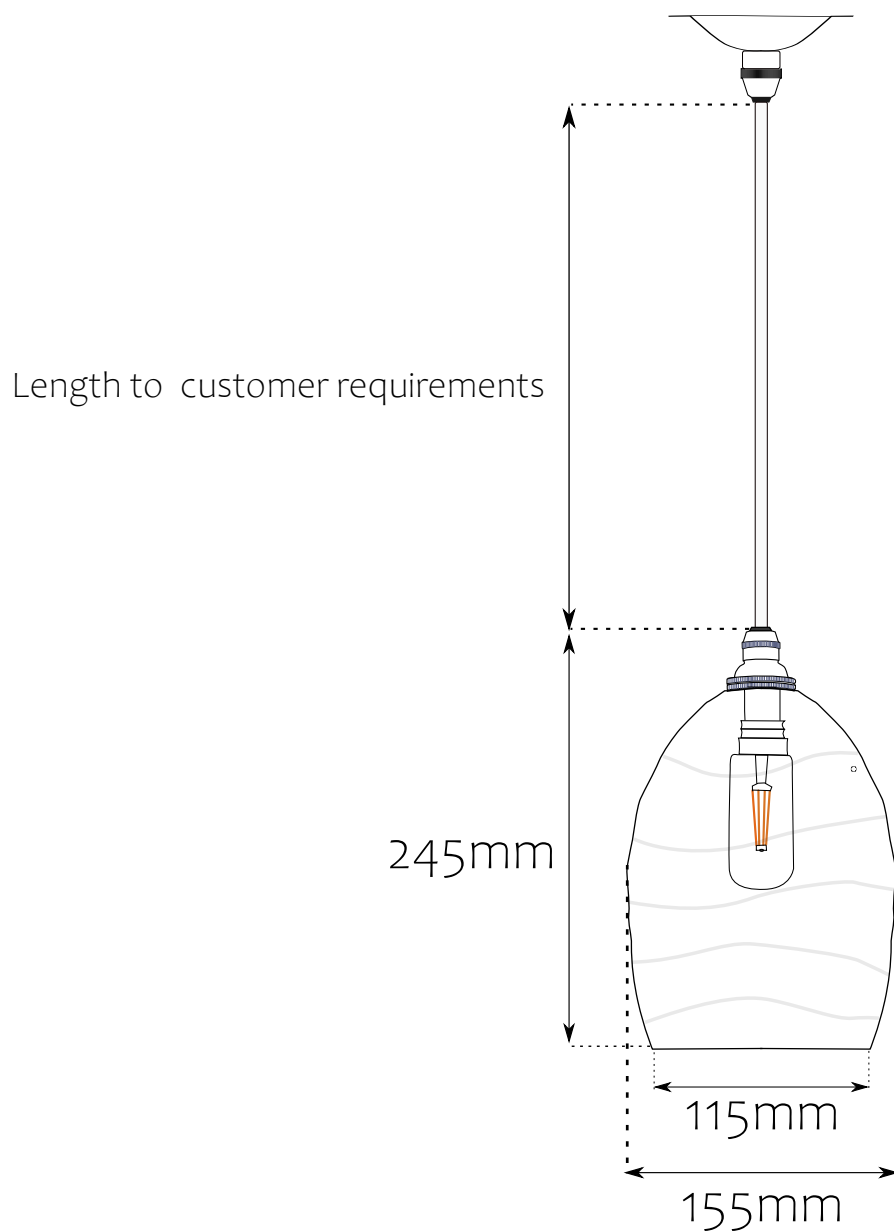

# THE TURBAN Large

X1

## Options

Colour Choice >>> Choose from a range of Transparent glass colours

Ceiling Rose >>> In a range of different sizes and finishes

Fabric Cable >>> Choose from Twisted or Round 3 Core Fabric Cable