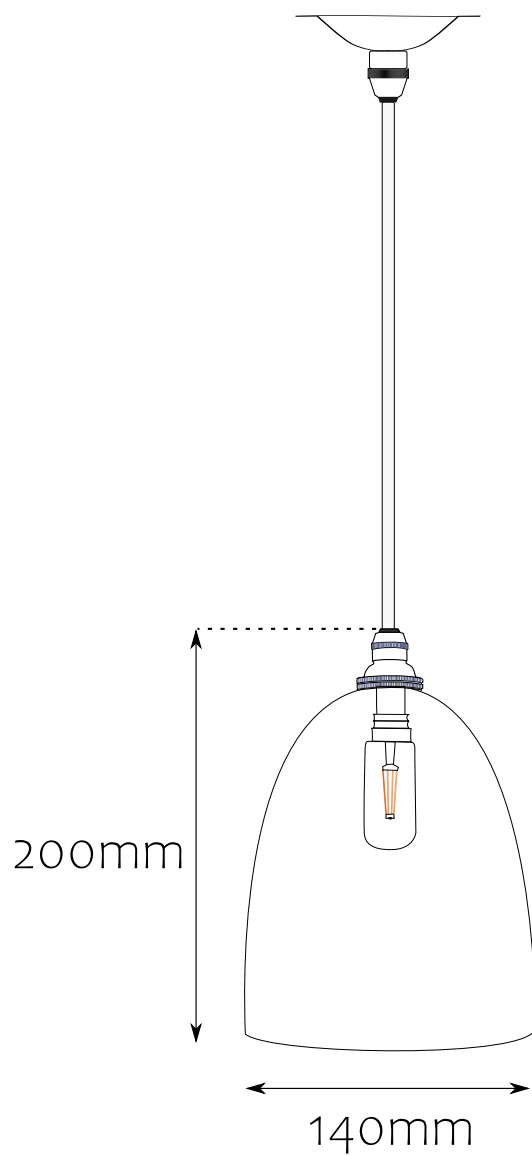

LONG DOME

Options

Colour Choice >>> Choose from a range of Transparent and Opaque colours

Ceiling Rose >>> 65mm Nickel Silver or Antique Bronze ceiling rose

Fabric Cable >>> 12 Colours in Twisted or Round 3 Core Fabric Cable

BC22 Lamp Holders with Cord Grips >>> Nickel or Bronze

To view Options visit our Options Page

www.glassgallery.co.uk