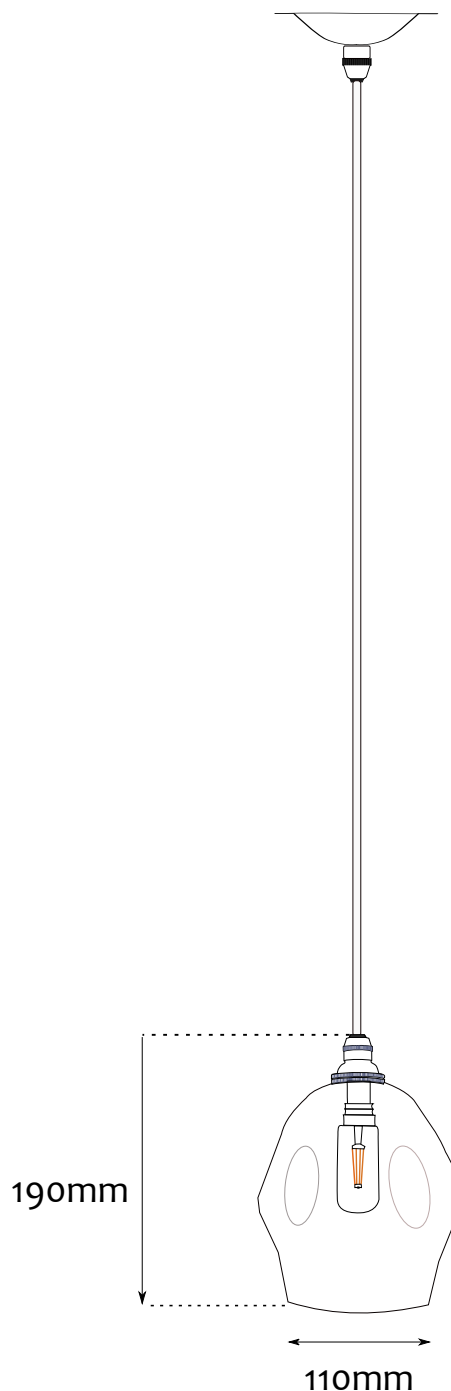

MEDIUM TOQUE

Options

Colour Choice >>> Choose from a range of Transparent and Opaque colours

Ceiling Rose >>> 65mm Nickel Silver or Antique Bronze ceiling rose

Fabric Cable >>> 12 Colours in Twisted or Round 3 Core Fabric Cable

BC22 Lamp Holders with Cord Grips >>> Nickel or Bronze

To view Options visit our [Options Page](#)

www.glassgallery.co.uk