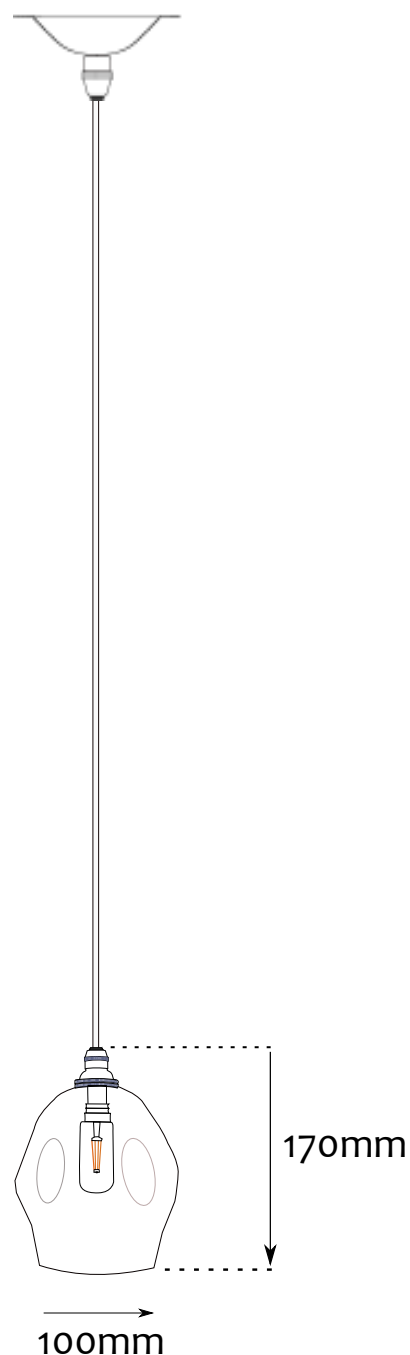

SMALL TOQUE

Options

Colour Choice >>> Choose from a range of 24 glass Colours

Ceiling Rose >>> Choose to suit

Fabric Cable >>> 12 Colours in Twisted or Round 3 Core Fabric Cable

BC22 Lamp Holders with Cord Grips >>> Nickel or Bronze or Black