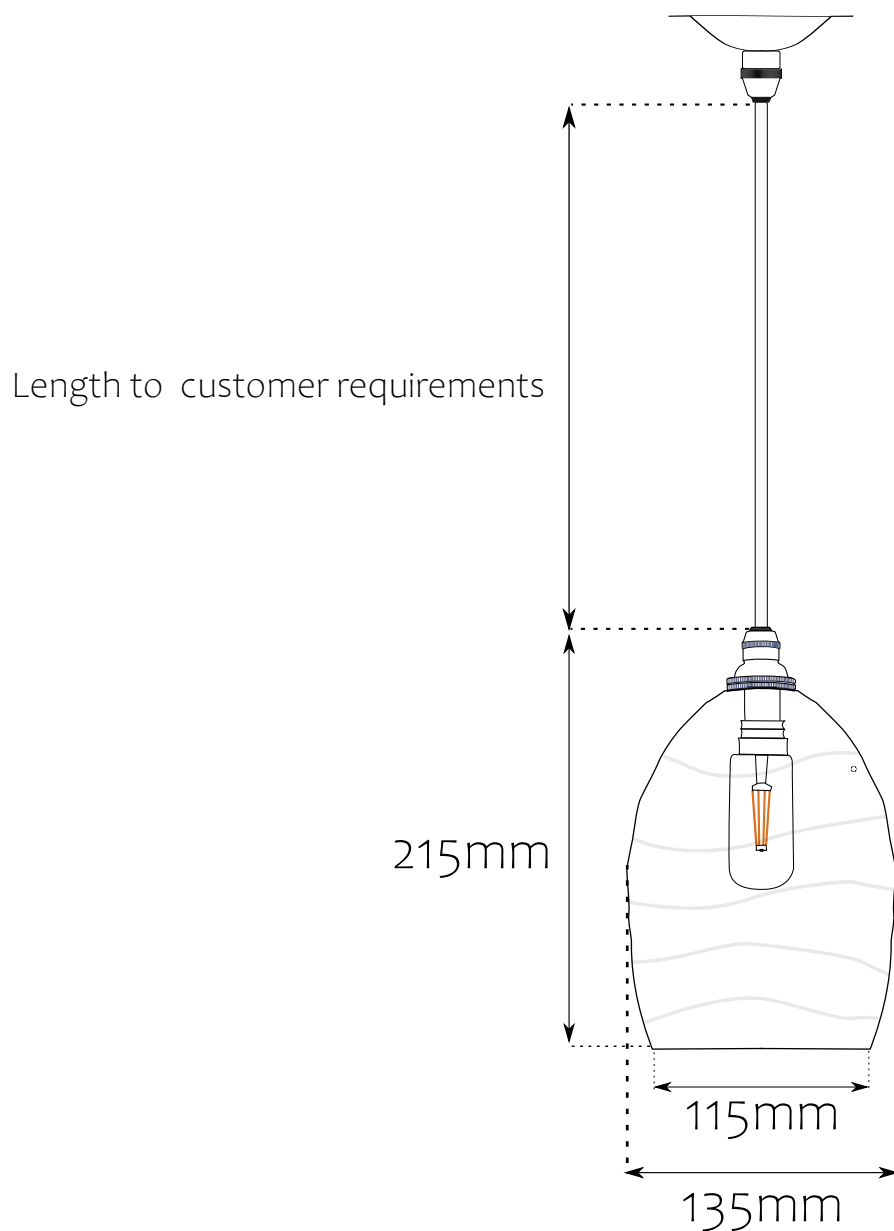

THE TURBAN

x1

Options

Colour Choice >>> Choose from a range of Transparent glass colours

Ceiling Rose >>> In a range of different sizes and finishes

Fabric Cable >>> Choose from Twisted or Round 3 Core Fabric Cable