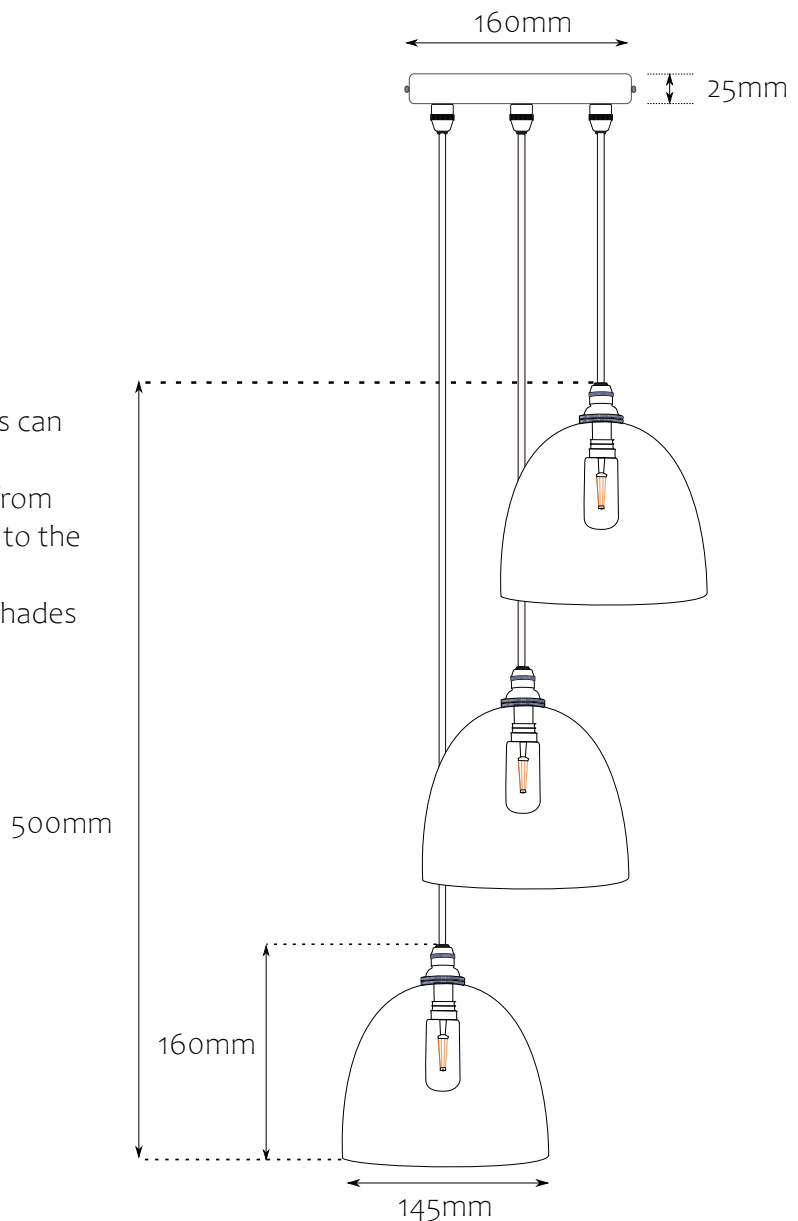

SMALL DOME

MULTIPLE DROP

X3

The length of the pendant drops can be altered to suit. However the minimum height of the cluster (from the bottom of the lowest shade to the top of the highest shade) is approximately 500 mm to avoid shades touching each other.

Options

Colour Choice >>> Choose from a range of Transparent and Stipple Colours

Ceiling Rose >>> 160mm Satin Black or Brushed Steel or 200mm Anthracite

Fabric Cable >>> Range of Colours in Twisted or Round 3 Core Fabric Cable