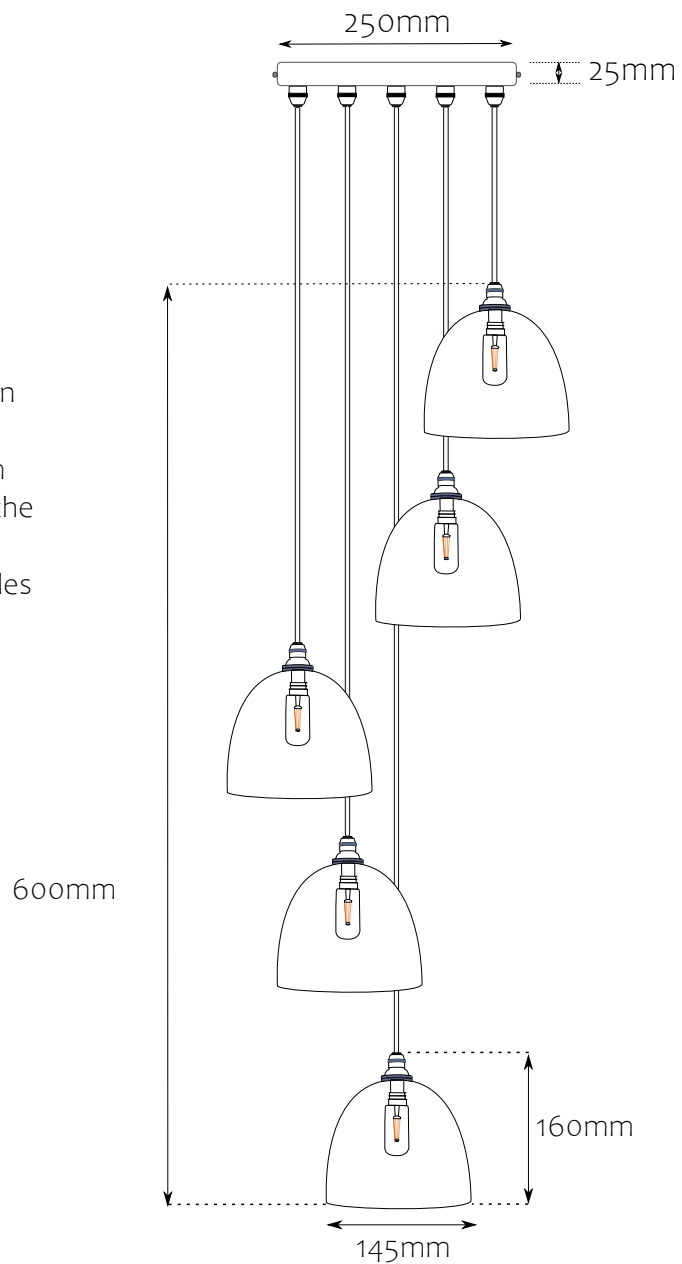

SMALL DOME

MULTIPLE DROP
X5

The length of the pendant drops can be altered to suit. However the minimum height of the cluster (from the bottom of the lowest shade to the top of the highest shade) is approximately 600 mm to avoid shades touching each other.

Options

Colour Choice >>> Choose from a range of transparent or Stipple glass Colours

Ceiling Rose >>> 250mm Light Anthracite or 260mm Nickel Silver

Fabric Cable >>> Selection Colours in Twisted or Round 3 Core Fabric Cable

BC22 Lamp Holders with Cord Grips >>> Nickel or Bronze

To view Options visit our Options Page