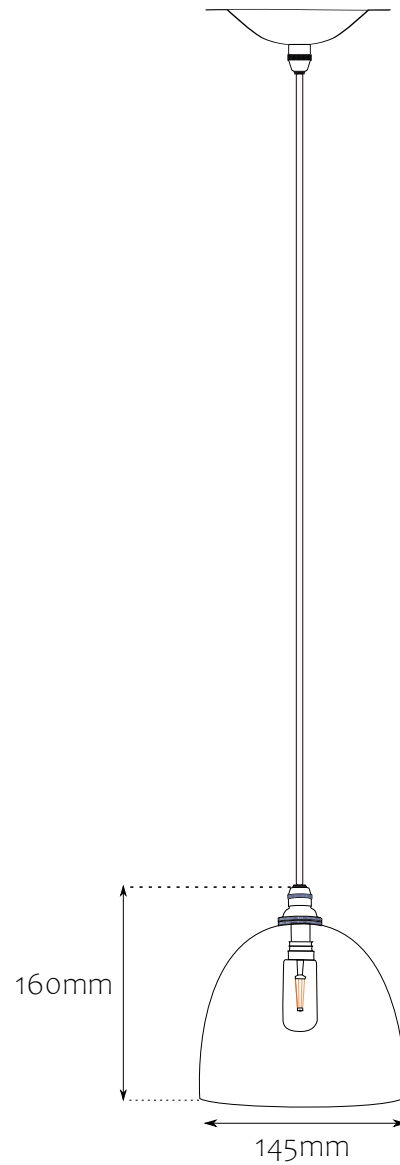

SMALL DOME

Options

Colour Choice >>> Choose from a range of Transparent and Opaque colours

Ceiling Rose >>> 65mm Nickel Silver or Antique Bronze ceiling rose

Fabric Cable >>> 12 Colours in Twisted or Round 3 Core Fabric Cable

BC22 Lamp Holders with Cord Grips >>> Nickel or Bronze

To view Options visit our Options Page

www.glassgallery.co.uk