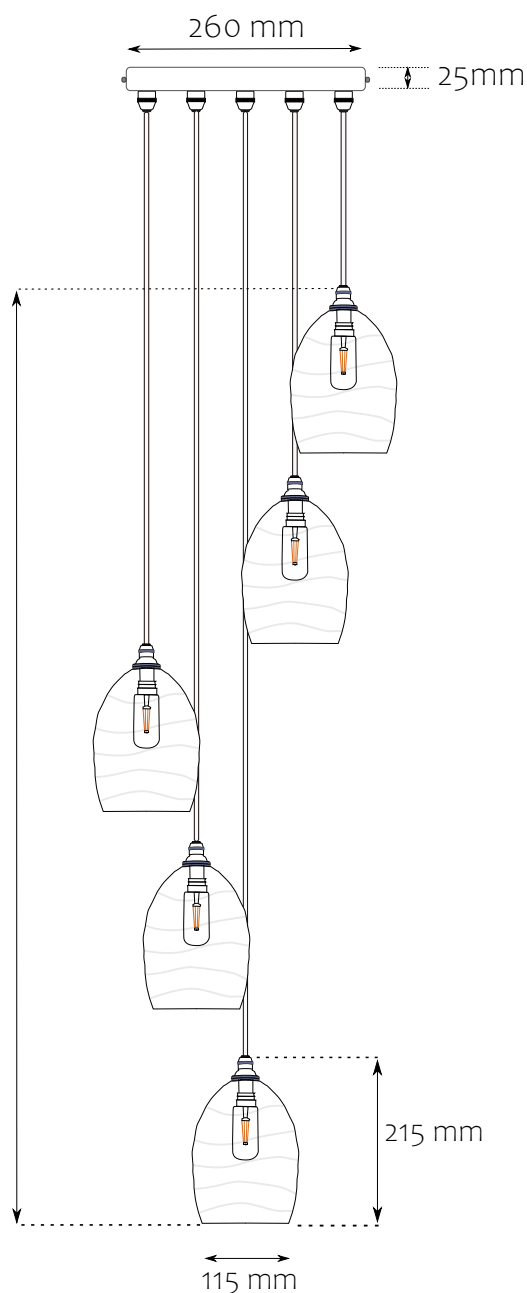

THE TURBAN

MULTIPLE DROP
X5

The length of the pendant drops can be altered to suit.

950mm

Options

Colour Choice >>> Choose from our range of Transparent glass Colours

Ceiling Rose >>> 250mm Anthracite or 260mm Brushed Steel or Nickel

Fabric Cable >>> Choice of Colours in Twisted or Round 3 Core Fabric Cable

BC22 Lamp Holders with Cord Grips >>> Nickel or Bronze

To view Options visit our Options Page