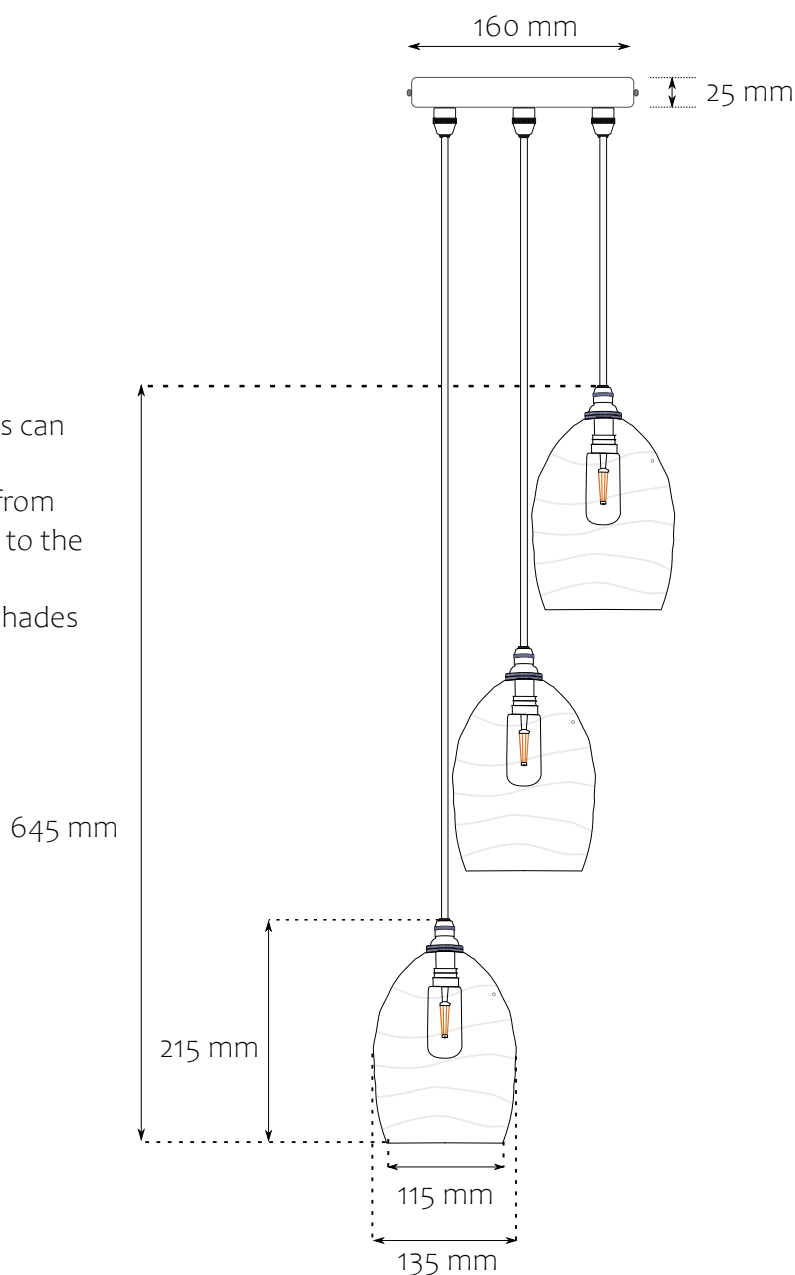

The Turban

MULTIPLE DROP
X3

The length of the pendant drops can be altered to suit. However the minimum height of the cluster (from the bottom of the lowest shade to the top of the highest shade) is approximately 645 mm to avoid shades touching each other.

Options

Colour Choice >>> Choose from a range of Transparent glass Colours

Ceiling Rose >>> 160mm Satin Black / Brushed Steel or 200mm Light Anthracite

Fabric Cable >>> Selection of Colours in Twisted or Round 3 Core Fabric Cable